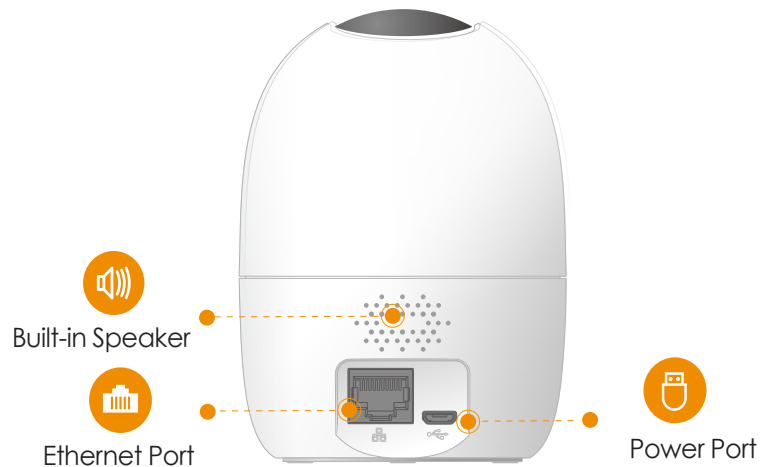

Back View

Specifications

Camera

1/3" Progressive CMOS
2MP (1920 x 1080)
Night Vision: 10m(33ft) Distance
3.6mm Fixed Lens
Field of View : 81° (H), 45° (V), 98° (D)
355° Pan & -5~80° Tilt

Video & Audio

Video Compression : H.265/H.264
Up to 25/30fps Frame Rate
Digital Zoom
Two-way Audio

Notice Management

Motion Detection
Human Detection
Configurable Region
Abnormal Sound Alarm

Network

Wi-Fi: IEEE802.11b/g/n, 50m Open Field
Imou App: iOS, Android
onvif

Auxiliary Interface

Micro SD Card Slot (up to 256GB)
Built-in Mic & Speaker
Reset Button

General

DC 5V1A Power Supply
Power Consumption: < 3.6W
Working Environment: -10° C ~ +45° C, Less Than 95%RH
Dimensions (L x W x H):
77.4 x 77.4 x 106.2mm (3.05 x 3.05 x 4.18 inch)
Weight: 197g (0.43lb)
CE

What's in the box

- 1x Camera
- 1x Quick Start Guide
- 1x Power Adapter
- 1x Power Cable
- 1x Screw Package
- 1x Mounting Plate
- 1x Installation Position Map